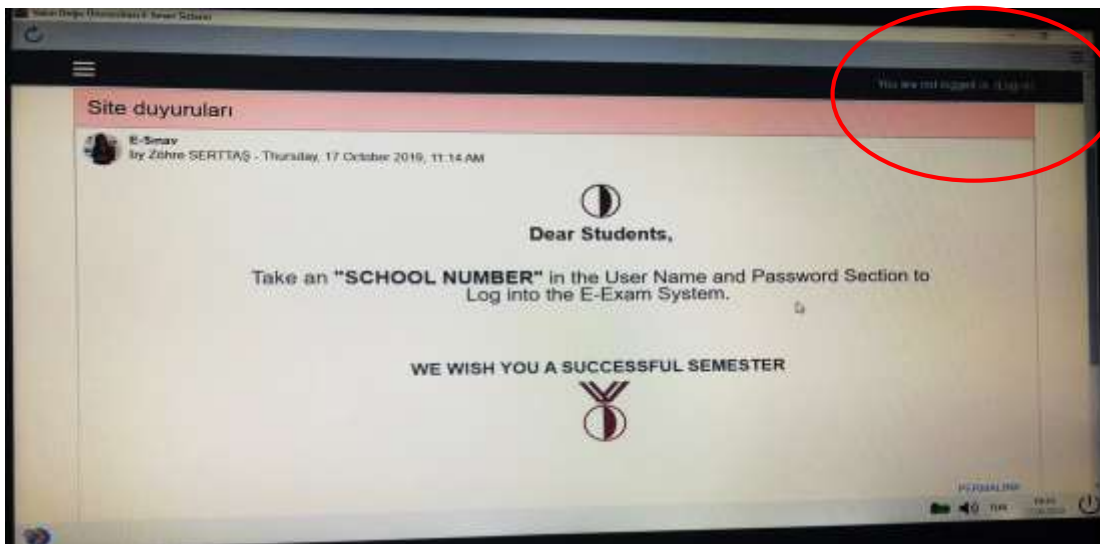

HOW TO INSTALL SAFE EXAM BROWSER (SEB) for macOS

SEB is a browser that disables the option of opening a new tab/window, windows task bar and many other applications during an on-going exam by locking down the screen/computer. The students at NEU are required to download SEB and install it on their computer in order to be able to sit for any kind of exam (MT, Final, exemption,...etc) administered by the university. The computers/smart devices without Safe Exam Browser will not be given access for the exams. Please follow the instructions below to install SEB onto your computer:

4. Open the **applications** and click on **Safe Exam Browser**.

- When it's open, click on the Safe Exam Browser that you will see next to the Apple logo. Then choose 'Preferences'.

PS: You CAN NOT see the Safe Exam Browser tab if the full screen mode is on!!

- Type in <https://esinav.neu.edu.tr> in the 'Start URL' section. Then click on 'Restart SEB' (at bottom right corner) and next click on 'Apply' in the window that pops up.

7. **Log in** (at the top-right corner) to the NEU e-exam platform by entering your username and password.

***There are two ways of accessing an exam using Safe Exam Browser

1. Starting SEB from the START MENU. This will lead you directly to esinav.neu.edu.tr. First you need to log in. You then need to choose the designated exam from the list given on the home page of NEU e-exam platform. (To use the way stated here, you need to make sure that you have changed the address to <https://esinav.neu.edu.tr/> when installing SEB (step 9).