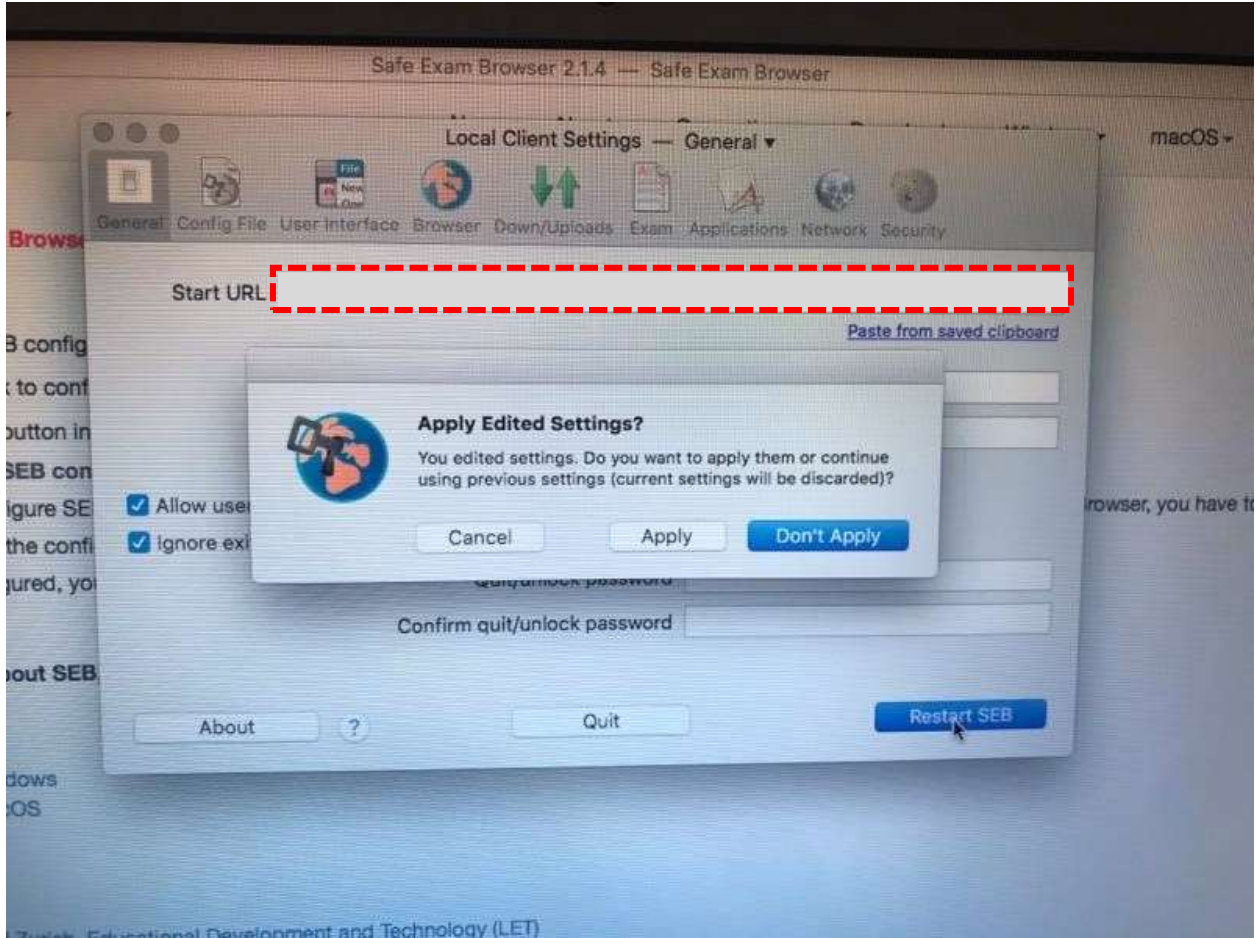

HOW TO INSTALL SAFE EXAM BROWSER (SEB) for macOS

SEB is a browser that disables the option of opening a new tab/window, windows task bar and many other applications during an on-going exam by locking down the screen/computer. The students at NEU are required to download SEB and install it on their computer in order to be able to sit for any kind of exam (MT, Final, exemption,...etc) administered by the university. The computers/smart devices without Safe Exam Browser will not be given access for the exams. Please follow the instructions below to install SEB onto your computer:

4. Open the **applications** and click on **Safe Exam Browser**.

- When it's open, click on the Safe Exam Browser that you will see next to the Apple logo. Then choose 'Preferences'.

PS: You CAN NOT see the Safe Exam Browser tab if the full screen mode is on!!

- Type in <https://esinav.neu.edu.tr> in the 'Start URL' section. Then click on 'Restart SEB' (at bottom right corner) and next click on 'Apply' in the window that pops up.

7. **Log in** (at the top-right corner) to the NEU e-exam platform by entering your username and password.

***There are two ways of accessing an exam using Safe Exam Browser

1. Starting SEB from the START MENU. This will lead you directly to esinav.neu.edu.tr. First you need to log in. You then need to choose the designated exam from the list given on the home page of NEU e-exam platform. (To use the way stated here, you need to make sure that you have changed the address to <https://esinav.neu.edu.tr/> when installing SEB (step 9).