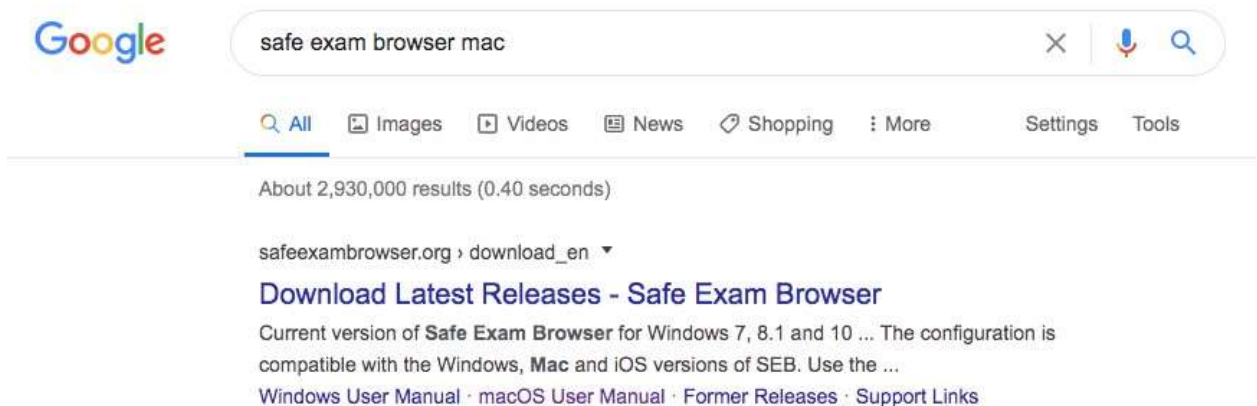

HOW TO INSTALL SAFE EXAM BROWSER (SEB) for macOS

SEB is a browser that disables the option of opening a new tab/window, windows task bar and many other applications during an on-going exam by locking down the screen/computer. The students at NEU are required to download SEB and install it on their computer in order to be able to sit for any kind of exam (MT, Final, exemption,...etc) administered by the university. The computers/smart devices without Safe Exam Browser will not be given access for the exams. Please follow the instructions below to install SEB onto your computer:

1. Type in 'Safe Exam Browser Mac' into the search bar and go to safexambrowser.org.

2. Download the version that is compatible with Mac

3. A window will pop up. Drag the **Safe Exam Browser** icon and drop it into the **Applications** file.