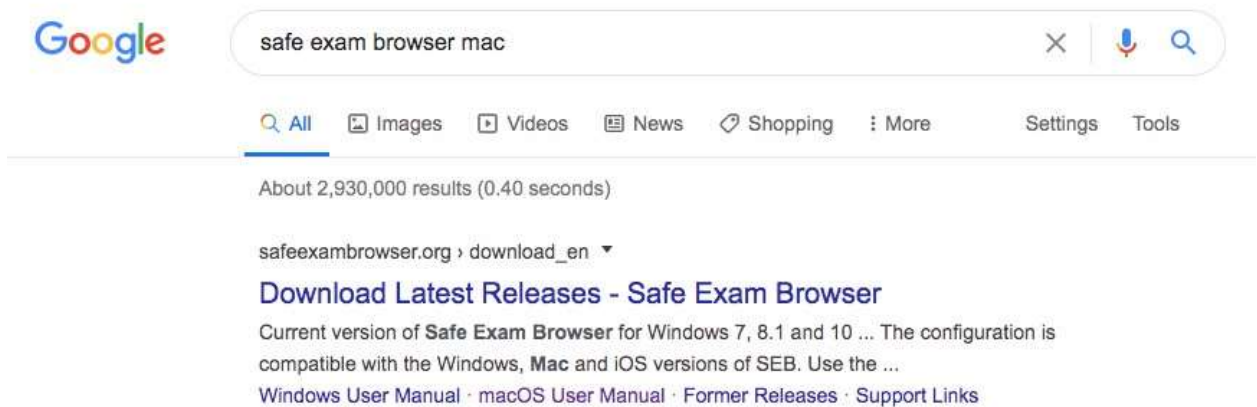

HOW TO INSTALL SAFE EXAM BROWSER (SEB) for macOS

SEB is a browser that disables the option of opening a new tab/window, windows task bar and many other applications during an on-going exam by locking down the screen/computer. The students at NEU are required to download SEB and install it on their computer in order to be able to sit for any kind of exam (MT, Final, exemption,...etc) administered by the university. The computers/smart devices without Safe Exam Browser will not be given access for the exams. Please follow the instructions below to install SEB onto your computer:

1. Type in 'Safe Exam Browser Mac' into the search bar and go to safexambrowser.org.

2. Download the version that is compatible with Mac

3. A window will pop up. Drag the **Safe Exam Browser** icon and drop it into the **Applications** file.