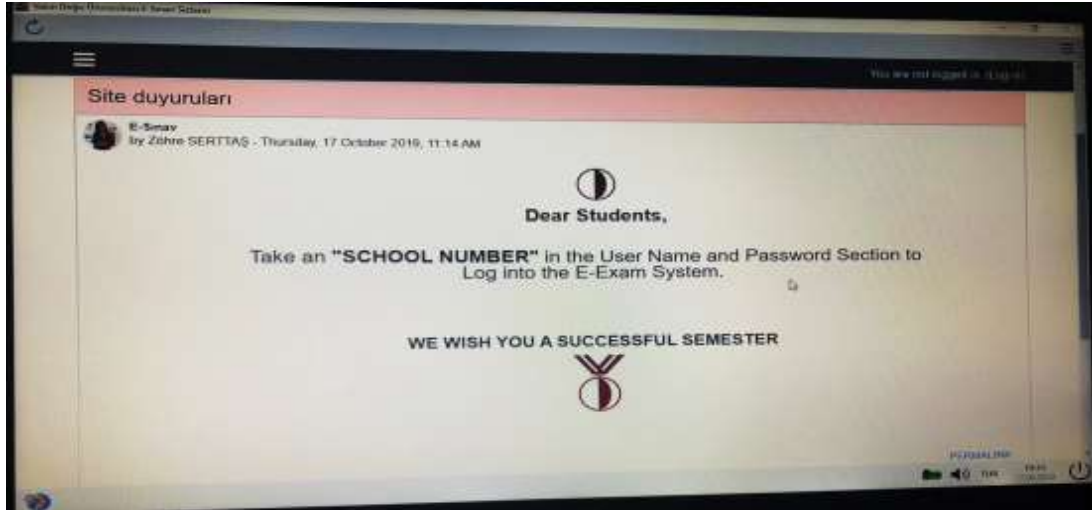

HOW TO INSTALL SAFE EXAM BROWSER (SEB) for macOS

SEB is a browser that disables the option of opening a new tab/window, windows task bar and many other applications during an on-going exam by locking down the screen/computer. The students at NEU are required to download SEB and install it on their computer in order to be able to sit for any kind of exam (MT, Final, exemption,...etc) administered by the university. The computers/smart devices without Safe Exam Browser will not be given access for the exams. Please follow the instructions below to install SEB onto your computer:

4. Open the **applications** and click on **Safe Exam Browser**.

- When it's open, click on the Safe Exam Browser that you will see next to the Apple logo. Then choose 'Preferences'.

PS: You CAN NOT see the Safe Exam Browser tab if the full screen mode is on!!

- Type in <https://esinav.neu.edu.tr> in the 'Start URL' section. Then click on 'Restart SEB' (at bottom right corner) and next click on 'Apply' in the window that pops up.

7. **Log in** (at the top-right corner) to the NEU e-exam platform by entering your username and password.

***There are two ways of accessing an exam using Safe Exam Browser

1. Starting SEB from the START MENU. This will lead you directly to esinav.neu.edu.tr. First you need to log in. You then need to choose the designated exam from the list given on the home page of NEU e-exam platform. (To use the way stated here, you need to make sure that you have changed the address to <https://esinav.neu.edu.tr/> when installing SEB (step 9).