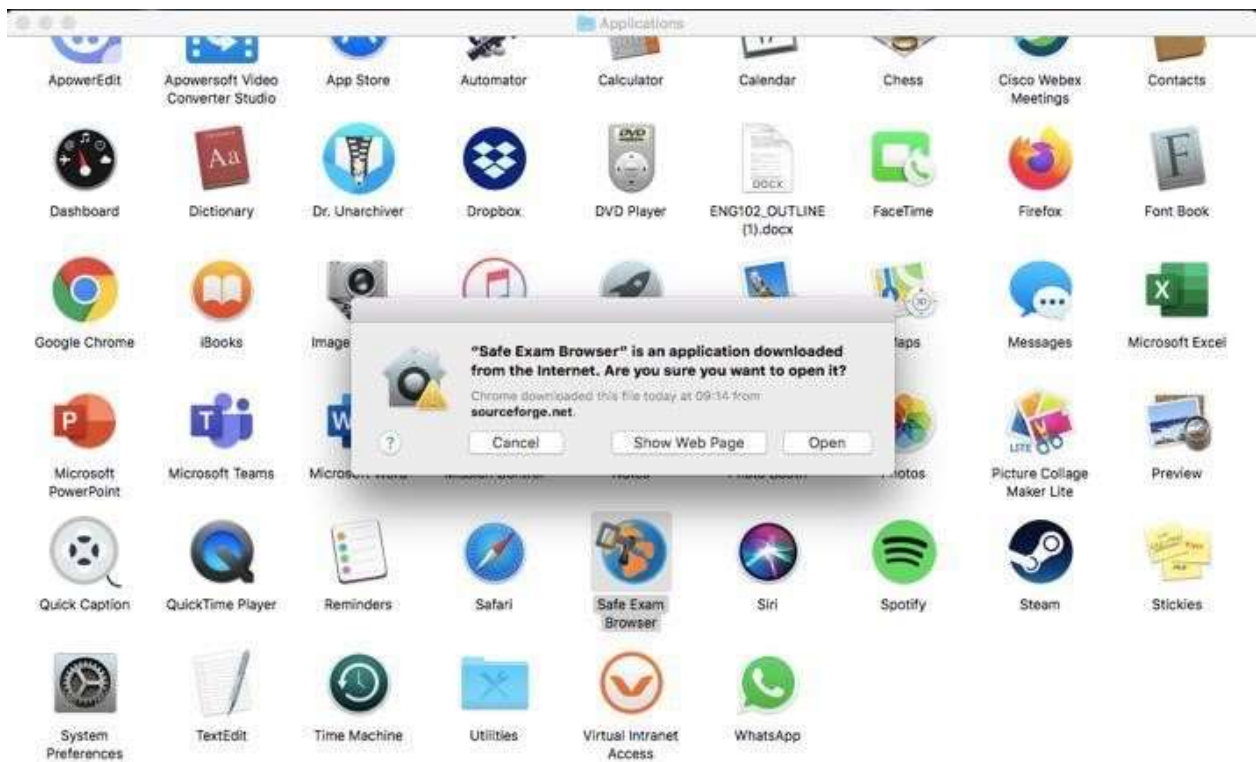

HOW TO INSTALL SAFE EXAM BROWSER (SEB) for macOS

SEB is a browser that disables the option of opening a new tab/window, windows task bar and many other applications during an on-going exam by locking down the screen/computer. The students at NEU are required to download SEB and install it on their computer in order to be able to sit for any kind of exam (MT, Final, exemption,...etc) administered by the university. The computers/smart devices without Safe Exam Browser will not be given access for the exams. Please follow the instructions below to install SEB onto your computer:

1. Type in 'Safe Exam Browser Mac' into the search bar and go to safexambrowser.org.

2. Download the version that is compatible with Mac

3. A window will pop up. Drag the **Safe Exam Browser** icon and drop it into the **Applications** file.

4. Open the **applications** and click on **Safe Exam Browser**.

- When it's open, click on the Safe Exam Browser that you will see next to the Apple logo. Then choose 'Preferences'.

PS: You CAN NOT see the Safe Exam Browser tab if the full screen mode is on!!

- Type in <https://esinav.neu.edu.tr> in the 'Start URL' section. Then click on 'Restart SEB' (at bottom right corner) and next click on 'Apply' in the window that pops up.

7. **Log in** (at the top-right corner) to the NEU e-exam platform by entering your username and password.