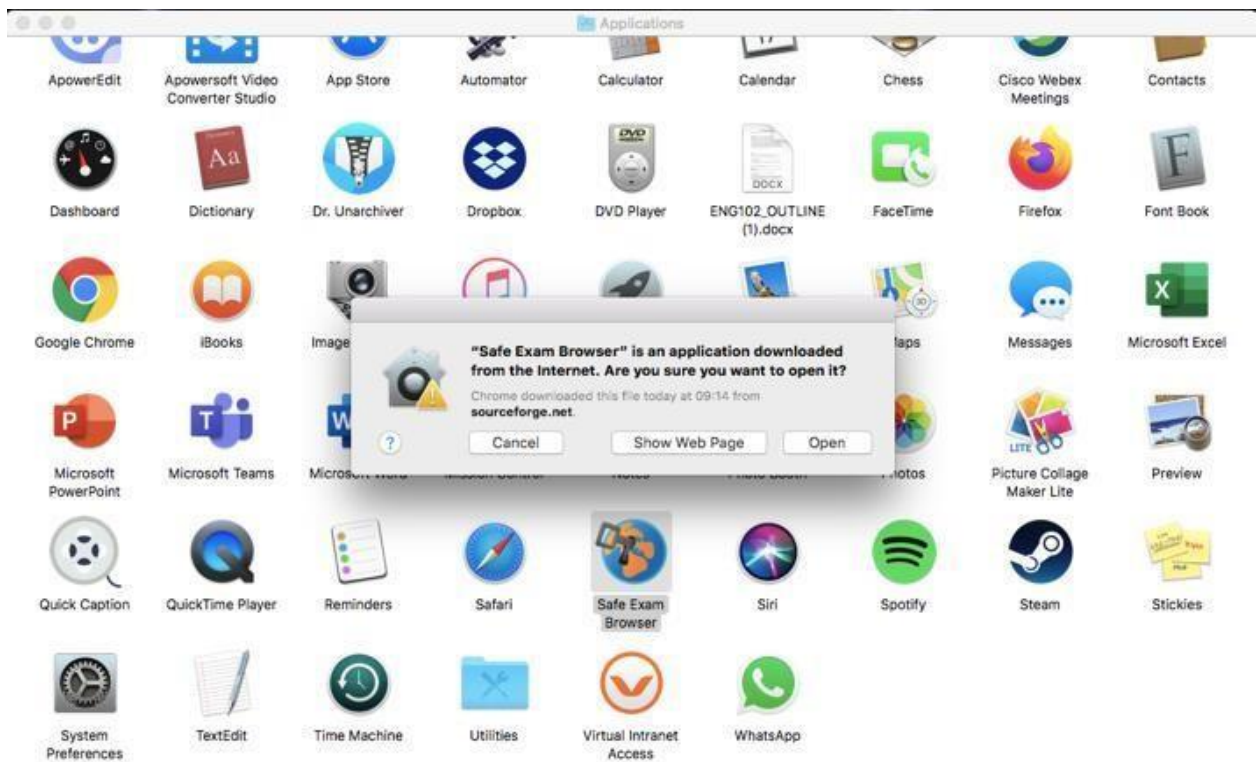

4. Open the **applications** and click on **Safe Exam Browser**.