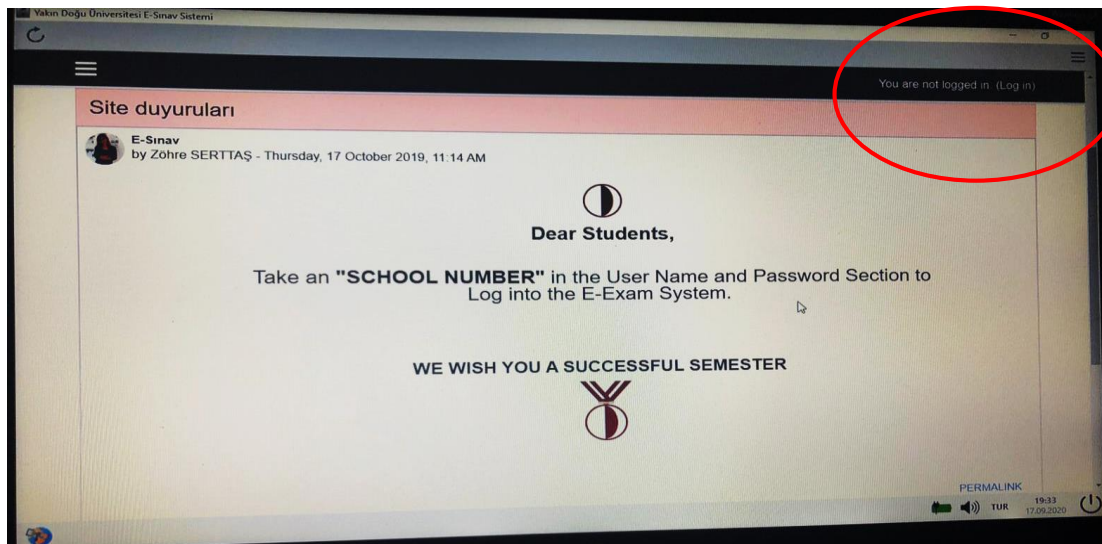

## HOW TO INSTALL SAFE EXAM BROWSER (SEB) for macOS

SEB is a browser that disables the option of opening a new tab/window, windows task bar and many other applications during an on-going exam by locking down the screen/computer. The students at NEU are required to download SEB and install it on their computer in order to be able to sit for any kind of exam (MT, Final, exemption,...etc) administered by the university. The computers/smart devices without Safe Exam Browser will not be given access for the exams. Please follow the instructions below to install SEB onto your computer:

4. Open the **applications** and click on **Safe Exam Browser**.

- When it's open, click on the Safe Exam Browser that you will see next to the Apple logo. Then choose 'Preferences'.

**PS: You CAN NOT see the Safe Exam Browser tab if the full screen mode is on!!**

- Type in <https://esinav.neu.edu.tr> in the 'Start URL' section. Then click on 'Restart SEB' (at bottom right corner) and next click on 'Apply' in the window that pops up.

7. **Log in** (at the top-right corner) to the NEU e-exam platform by entering your username and password.

## \*\*\*There are two ways of accessing an exam using Safe Exam Browser

1. Starting SEB from the START MENU. This will lead you directly to [esinav.neu.edu.tr](https://esinav.neu.edu.tr). First you need to log in. You then need to choose the designated exam from the list given on the home page of NEU e-exam platform. (To use the way stated here, you need to make sure that you have changed the address to <https://esinav.neu.edu.tr/> when installing SEB (step 9).