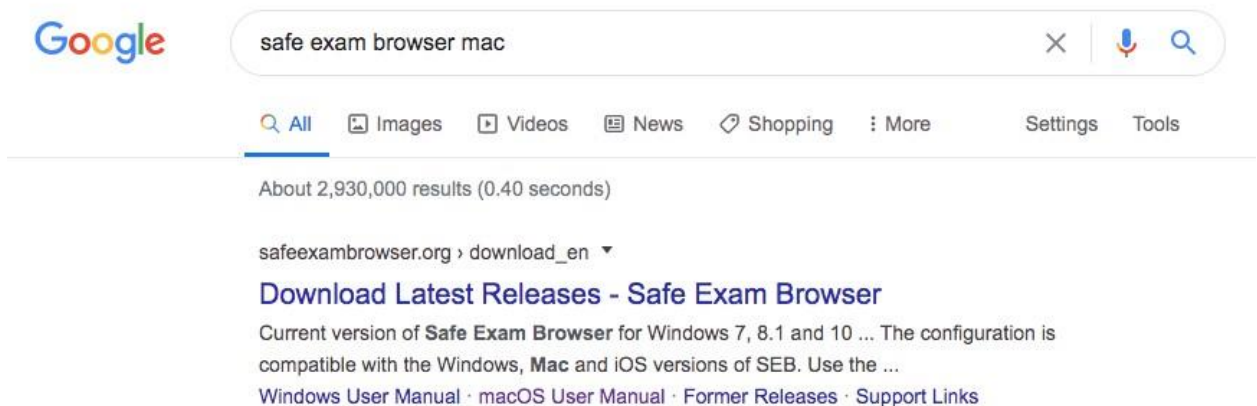

## HOW TO INSTALL SAFE EXAM BROWSER (SEB) for macOS

SEB is a browser that disables the option of opening a new tab/window, windows task bar and many other applications during an on-going exam by locking down the screen/computer. The students at NEU are required to download SEB and install it on their computer in order to be able to sit for any kind of exam (MT, Final, exemption,...etc) administered by the university. The computers/smart devices without Safe Exam Browser will not be given access for the exams. Please follow the instructions below to install SEB onto your computer:

1. Type in 'Safe Exam Browser Mac' into the search bar and go to safexambrowser.org.

2. Download the version that is compatible with Mac

3. A window will pop up. Drag the **Safe Exam Browser** icon and drop it into the **Applications** file.