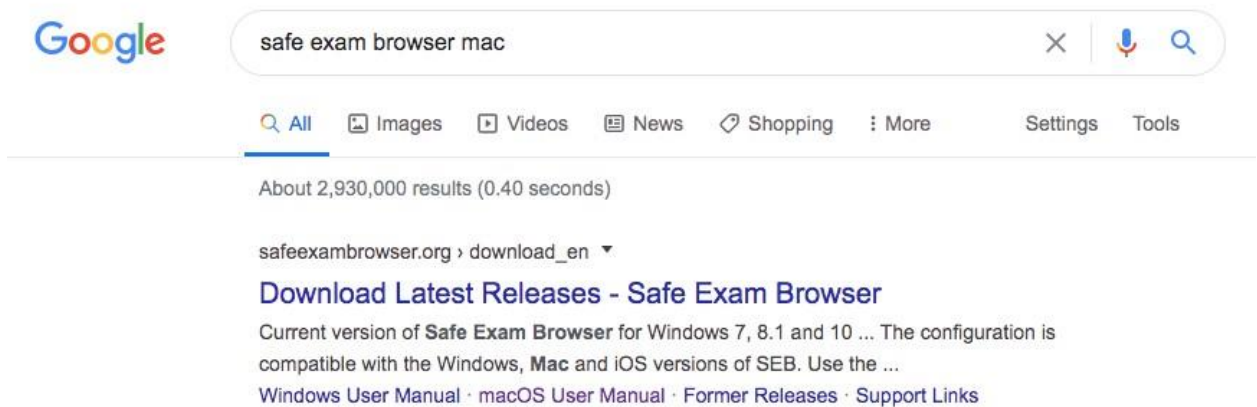

## HOW TO INSTALL SAFE EXAM BROWSER (SEB) for macOS

SEB is a browser that disables the option of opening a new tab/window, windows task bar and many other applications during an on-going exam by locking down the screen/computer. The students at NEU are required to download SEB and install it on their computer in order to be able to sit for any kind of exam (MT, Final, exemption,...etc) administered by the university. The computers/smart devices without Safe Exam Browser will not be given access for the exams. Please follow the instructions below to install SEB onto your computer:

1. Type in 'Safe Exam Browser Mac' into the search bar and go to safexambrowser.org.

2. Download the version that is compatible with Mac

3. A window will pop up. Drag the **Safe Exam Browser** icon and drop it into the **Applications** file.