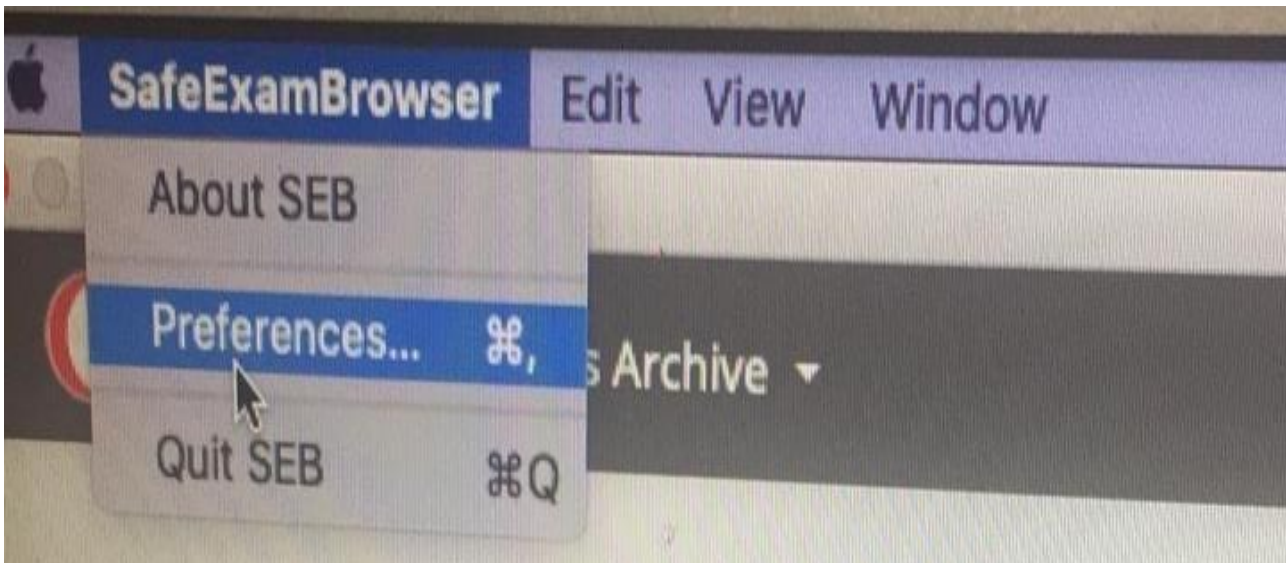

## HOW TO INSTALL SAFE EXAM BROWSER (SEB) for macOS

SEB is a browser that disables the option of opening a new tab/window, windows task bar and many other applications during an on-going exam by locking down the screen/computer. The students at NEU are required to download SEB and install it on their computer in order to be able to sit for any kind of exam (MT, Final, exemption,...etc) administered by the university. The computers/smart devices without Safe Exam Browser will not be given access for the exams. Please follow the instructions below to install SEB onto your computer:

1. Type in 'Safe Exam Browser Mac' into the search bar and go to safexambrowser.org.

2. Download the version that is compatible with Mac

3. A window will pop up. Drag the **Safe Exam Browser** icon and drop it into the **Applications** file.

4. Open the **applications** and click on **Safe Exam Browser**.

- When it's open, click on the Safe Exam Browser that you will see next to the Apple logo. Then choose 'Preferences'.

**PS: You CAN NOT see the Safe Exam Browser tab if the full screen mode is on!!**

- Type in <https://esinav.neu.edu.tr> in the 'Start URL' section. Then click on 'Restart SEB' (at bottom right corner) and next click on 'Apply' in the window that pops up.

7. **Log in** (at the top-right corner) to the NEU e-exam platform by entering your username and password.