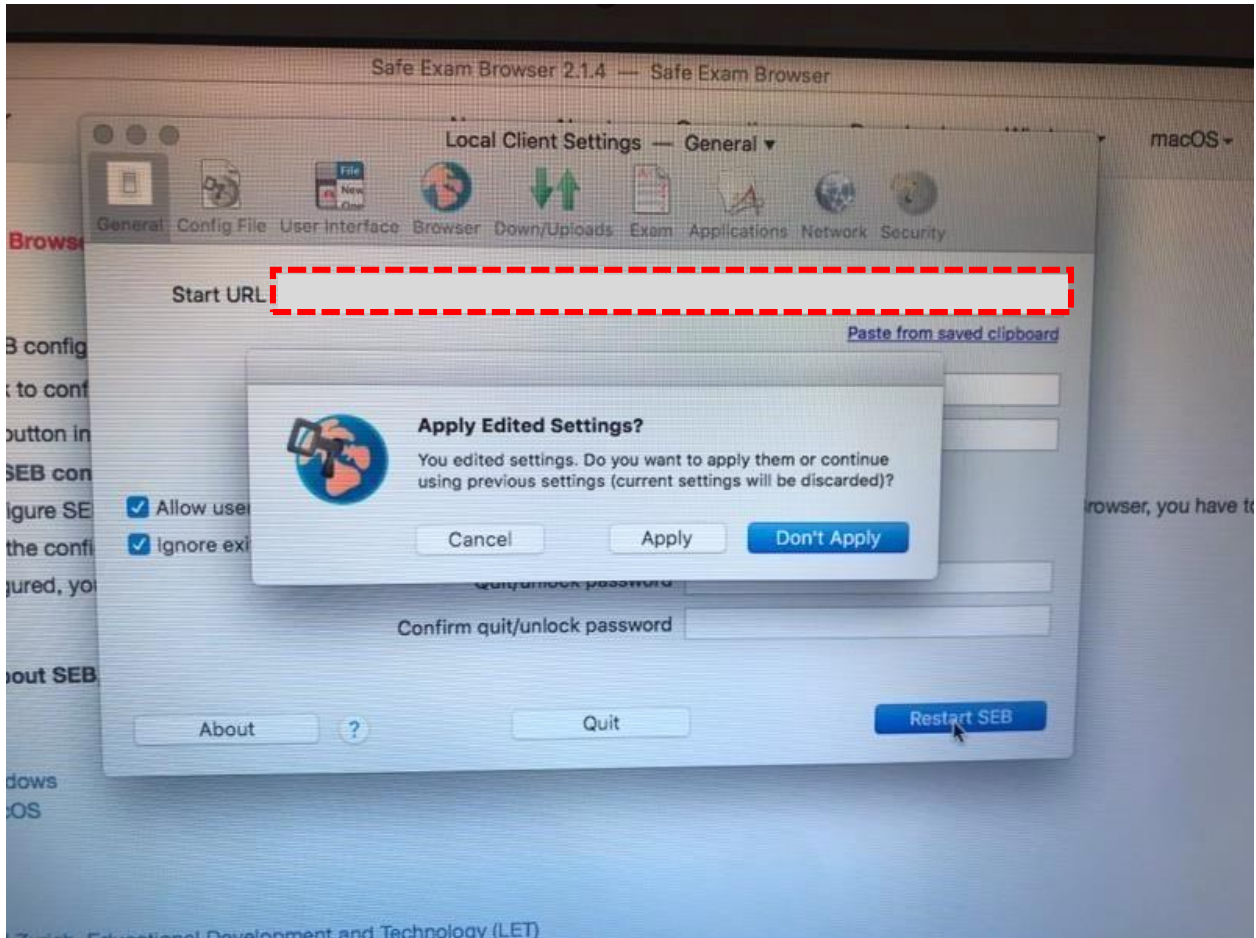

## HOW TO INSTALL SAFE EXAM BROWSER (SEB) for macOS

SEB is a browser that disables the option of opening a new tab/window, windows task bar and many other applications during an on-going exam by locking down the screen/computer. The students at NEU are required to download SEB and install it on their computer in order to be able to sit for any kind of exam (MT, Final, exemption,...etc) administered by the university. The computers/smart devices without Safe Exam Browser will not be given access for the exams. Please follow the instructions below to install SEB onto your computer:

4. Open the **applications** and click on **Safe Exam Browser**.

- When it's open, click on the Safe Exam Browser that you will see next to the Apple logo. Then choose 'Preferences'.

**PS: You CAN NOT see the Safe Exam Browser tab if the full screen mode is on!!**

- Type in <https://esinav.neu.edu.tr> in the 'Start URL' section. Then click on 'Restart SEB' (at bottom right corner) and next click on 'Apply' in the window that pops up.

7. **Log in** (at the top-right corner) to the NEU e-exam platform by entering your username and password.

## \*\*\*There are two ways of accessing an exam using Safe Exam Browser

1. Starting SEB from the START MENU. This will lead you directly to [esinav.neu.edu.tr](https://esinav.neu.edu.tr). First you need to log in. You then need to choose the designated exam from the list given on the home page of NEU e-exam platform. (To use the way stated here, you need to make sure that you have changed the address to <https://esinav.neu.edu.tr/> when installing SEB (step 9).