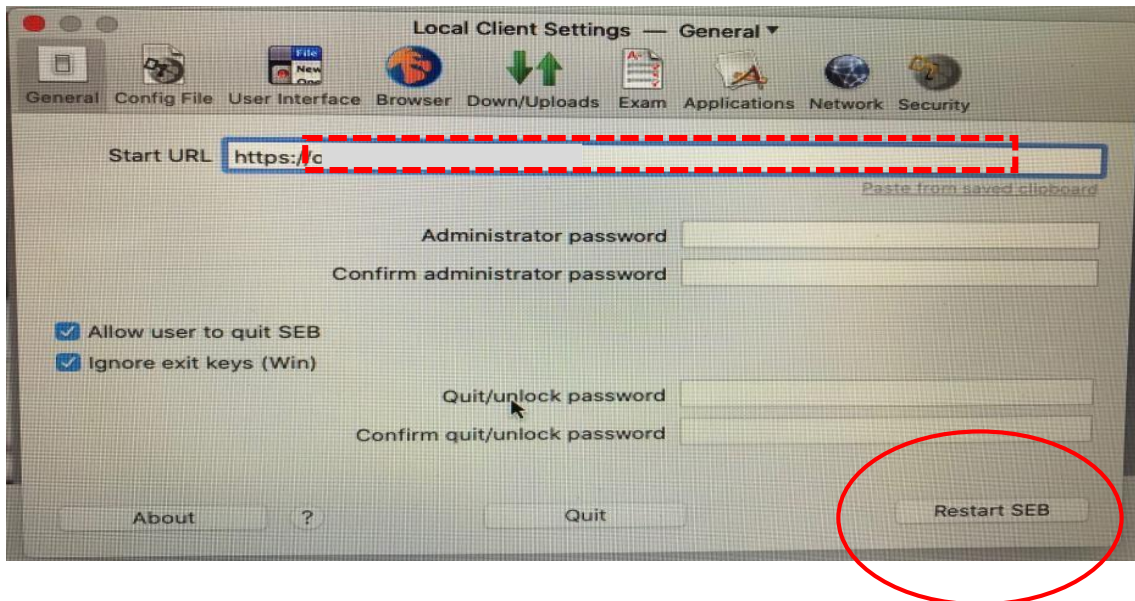

## HOW TO INSTALL SAFE EXAM BROWSER (SEB) for macOS

SEB is a browser that disables the option of opening a new tab/window, windows task bar and many other applications during an on-going exam by locking down the screen/computer. The students at NEU are required to download SEB and install it on their computer in order to be able to sit for any kind of exam (MT, Final, exemption,...etc) administered by the university. The computers/smart devices without Safe Exam Browser will not be given access for the exams. Please follow the instructions below to install SEB onto your computer:

4. Open the **applications** and click on **Safe Exam Browser**.

- When it's open, click on the Safe Exam Browser that you will see next to the Apple logo. Then choose 'Preferences'.

**PS: You CAN NOT see the Safe Exam Browser tab if the full screen mode is on!!**

- Type in <https://esinav.neu.edu.tr> in the 'Start URL' section. Then click on 'Restart SEB' (at bottom right corner) and next click on 'Apply' in the window that pops up.

7. **Log in** (at the top-right corner) to the NEU e-exam platform by entering your username and password.

## \*\*\*There are two ways of accessing an exam using Safe Exam Browser

1. Starting SEB from the START MENU. This will lead you directly to [esinav.neu.edu.tr](https://esinav.neu.edu.tr). First you need to log in. You then need to choose the designated exam from the list given on the home page of NEU e-exam platform. (To use the way stated here, you need to make sure that you have changed the address to <https://esinav.neu.edu.tr/> when installing SEB (step 9).