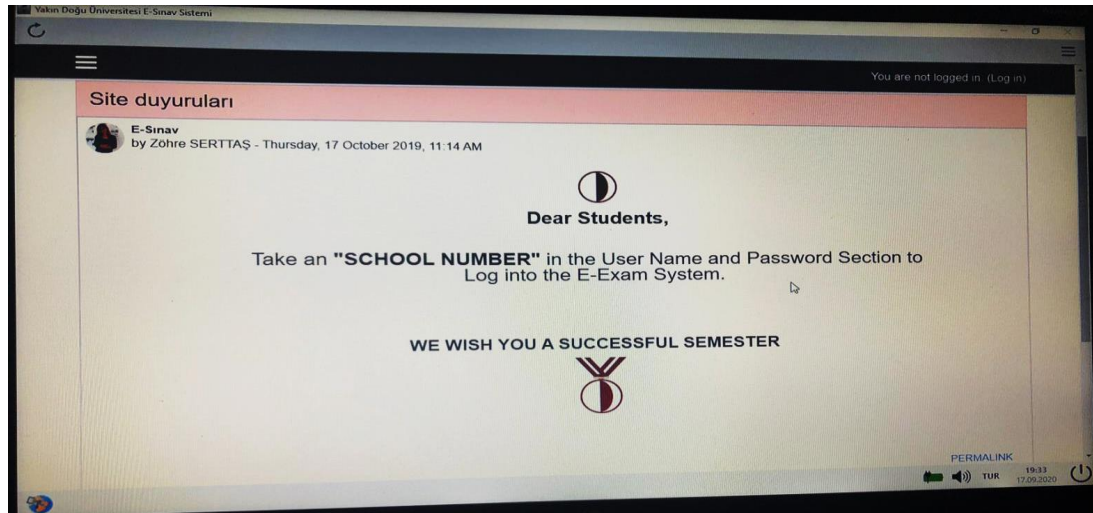

4. Open the **applications** and click on **Safe Exam Browser**.

- When it's open, click on the Safe Exam Browser that you will see next to the Apple logo. Then choose 'Preferences'.

**PS: You CAN NOT see the Safe Exam Browser tab if the full screen mode is on!!**

- Type in <https://esinav.neu.edu.tr> in the 'Start URL' section. Then click on 'Restart SEB' (at bottom right corner) and next click on 'Apply' in the window that pops up.

7. **Log in** (at the top-right corner) to the NEU e-exam platform by entering your username and password.

## \*\*\*There are two ways of accessing an exam using Safe Exam Browser

1. Starting SEB from the START MENU. This will lead you directly to [esinav.neu.edu.tr](https://esinav.neu.edu.tr). First you need to log in. You then need to choose the designated exam from the list given on the home page of NEU e-exam platform. (To use the way stated here, you need to make sure that you have changed the address to <https://esinav.neu.edu.tr/> when installing SEB (step 9).